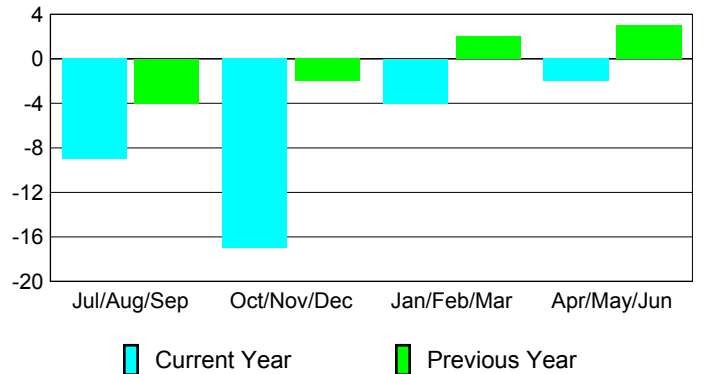

Gender Comparison 2008-2009

Jul/Aug/Sep

Jan/Feb/Mar

Oct/Nov/Dec

Apr/May/June

Male

Female