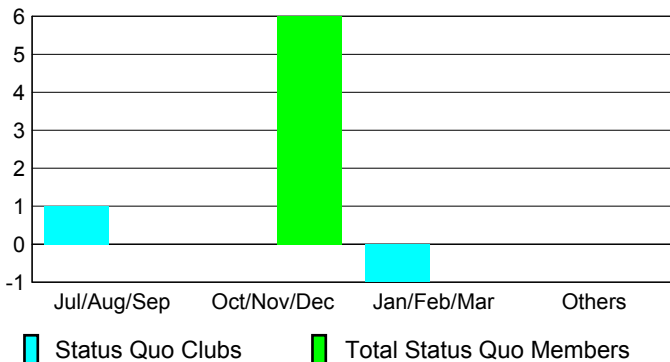

### Clubs 2007-2008

Month	New Club Goal	Actual New Clubs	Actual Dropped Clubs	Gain/Loss of Clubs	Gain/Loss of Clubs
Jul/Aug/Sep	0	0	0	0	0
Oct/Nov/Dec	1	0	-1	-1	0
Jan/Feb/Mar	0	0	1	1	0
Apr/May/June	1	0	-1	-1	0
<b>Totals</b>	<b>2</b>	<b>0</b>	<b>-1</b>	<b>-1</b>	<b>0</b>

### Club Results 2008-2009

Goal, New, Dropped, Gain/Loss

### Comparison of Club Gain/Loss

Current Year Compared to the Previous Year

### YTD Status Quo Clubs 2008-2009

Status Quo Clubs Compared to Status Quo Members