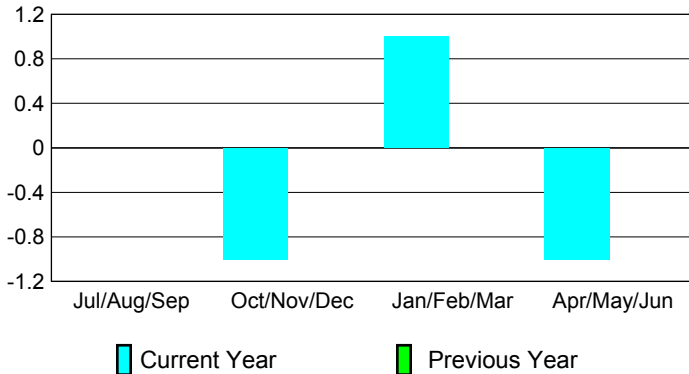

2008-2009 GMT Quarterly Report for District (or Undistricted) **District J 2**

GMT: **ORLANDO TEUBER**

Location: **URUGUAY**

GMT CA: **3**

CLUBS

Club Results 2008-2009

Clubs 2007-2008

Month	New Club Goal	Actual New Clubs	Actual Dropped Clubs	Gain/Loss of Clubs	Gain/Loss of Clubs
Jul/Aug/Sep	0	0	0	0	0
Oct/Nov/Dec	1	0	-1	-1	0
Jan/Feb/Mar	0	0	1	1	0
Apr/May/June	1	0	-1	-1	0
Totals	2	0	-1	-1	0

Club Results 2008-2009

Goal, New, Dropped, Gain/Loss

Comparison of Club Gain/Loss

Current Year Compared to the Previous Year

YTD Status Quo Clubs 2008-2009

Status Quo Clubs Compared to Status Quo Members

MEMBERSHIP

Membership Results 2008-2009

Membership 2007-2008

Month	Net Memb Goal	Actual New Memb	Actual Dropped Memb	Gain/Loss of Memb	Gain/Loss of Memb
Jul/Aug/Sep	20	8	-17	-9	-4
Oct/Nov/Dec	40	6	-23	-17	-2
Jan/Feb/Mar	10	20	-24	-4	2
Apr/May/June	20	19	-21	-2	3
Totals	90	53	-85	-32	-1

Membership Results 2008-2009

Goal, New, Dropped, Gain/Loss

Comparison of Membership Gain/Loss

Current Year Compared to the Previous Year

Gender Comparison 2008-2009

Jul/Aug/Sep

Jan/Feb/Mar

Oct/Nov/Dec

Apr/May/June

Male

Female