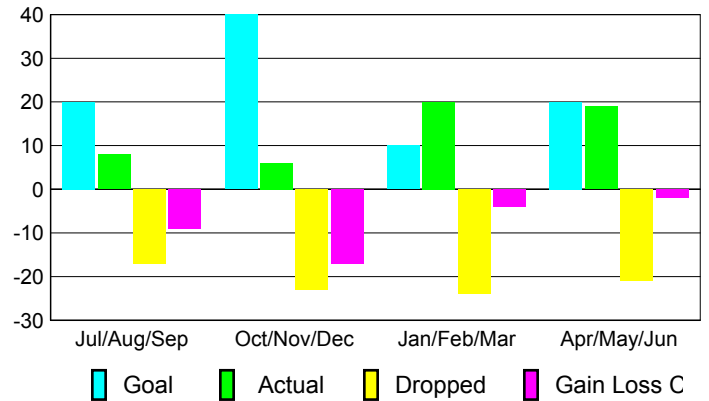

Membership Results 2008-2009

Goal, New, Dropped, Gain/Loss

Comparison of Membership Gain/Loss

Current Year Compared to the Previous Year