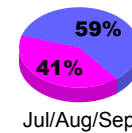

Gender Comparison 2008-2009

Jul/Aug/Sep