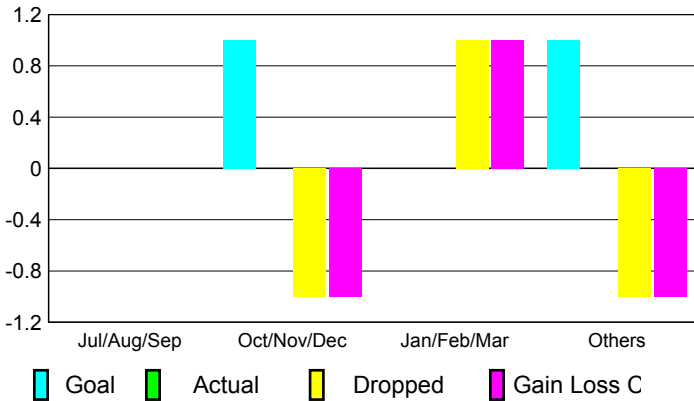

2008-2009 GMT Quarterly Report for District (or Undistricted) **District J 2**

GMT: **ORLANDO TEUBER**

Location: **URUGUAY**

GMT CA: **3**

CLUBS

Club Results 2008-2009

Clubs 2007-2008

Month	New Club Goal	Actual New Clubs	Actual Dropped Clubs	Gain/Loss of Clubs	Gain/Loss of Clubs
Jul/Aug/Sep	0	0	0	0	0
Oct/Nov/Dec	1	0	-1	-1	0
Jan/Feb/Mar	0	0	1	1	0
Apr/May/June	1	0	-1	-1	0
Totals	2	0	-1	-1	0

Club Results 2008-2009

Goal, New, Dropped, Gain/Loss

Comparison of Club Gain/Loss

Current Year Compared to the Previous Year